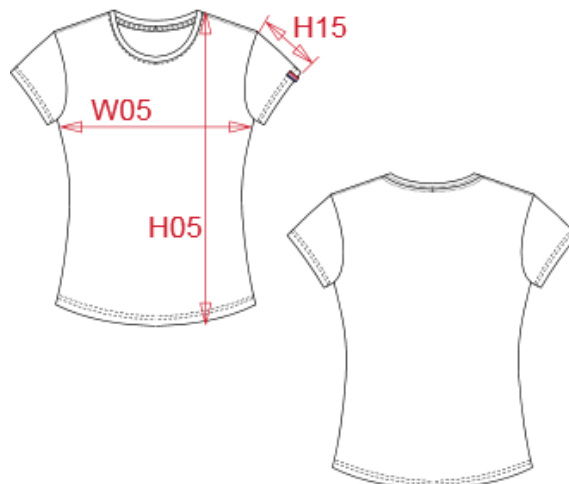

KARIBAN

REFERENCE : K3041

SIZES : XS_S_M_L_XL_XXL

COMPOSITION :

Tissu principal : Jersey coton peigné biologique - 170 100% coton

WEIGHT :

Tissu principal : 170 gsm

TECHNICAL DETAIL :

OCS certified

ARTICLE WEIGHT :

112gr/pc

DESCRIPTION
Français : T-shirt Bio " Origine France Garantie " femme
English : Camiseta Bio mujer " Origine France Garantie "
Nederlands : Women's organic t-shirt " Origine France Garantie "
Deutsch : Damen Bio-T-Shirt " Origine France Garantie "
Español : Women's organic t-shirt " Origine France Garantie "
Italiano : Maglietta donna Bio " Origine France Garantie "
Português : T-shirt Bio de senhora " Origine France Garantie "

COLORS	PANTONE SERIGRAPHIE
White	White

MEASUREMENT							
Description	XS	S	M	L	XL	XXL	
W05 (L) 1/2 largeur poitrine à 1.5cm de l'emmanchure / 1/2 chest width at 1.5cm below armhole	43	46	49	52	55	58	
H09 (L) Hauteur totale devant / Front total height	60	62	64	66	68	70	
H15C (M) Longueur manche courte / Short sleeve length	15,75	16,50	17,25	18	18,75	19,50	

CARE LABEL

PACKING	
Box	100 pcs / carton XS => L:60cm W:40cm H:38cm GW:11kg NW:10kg S => L:60cm W:40cm H:38cm GW:12kg NW:11kg M => L:60cm W:40cm H:38cm GW:13kg NW:12kg L => L:60cm W:40cm H:38cm GW:14kg NW:13kg XL => L:60cm W:40cm H:38cm GW:15kg NW:14kg XXL => L:60cm W:40cm H:38cm GW:16kg NW:15kg